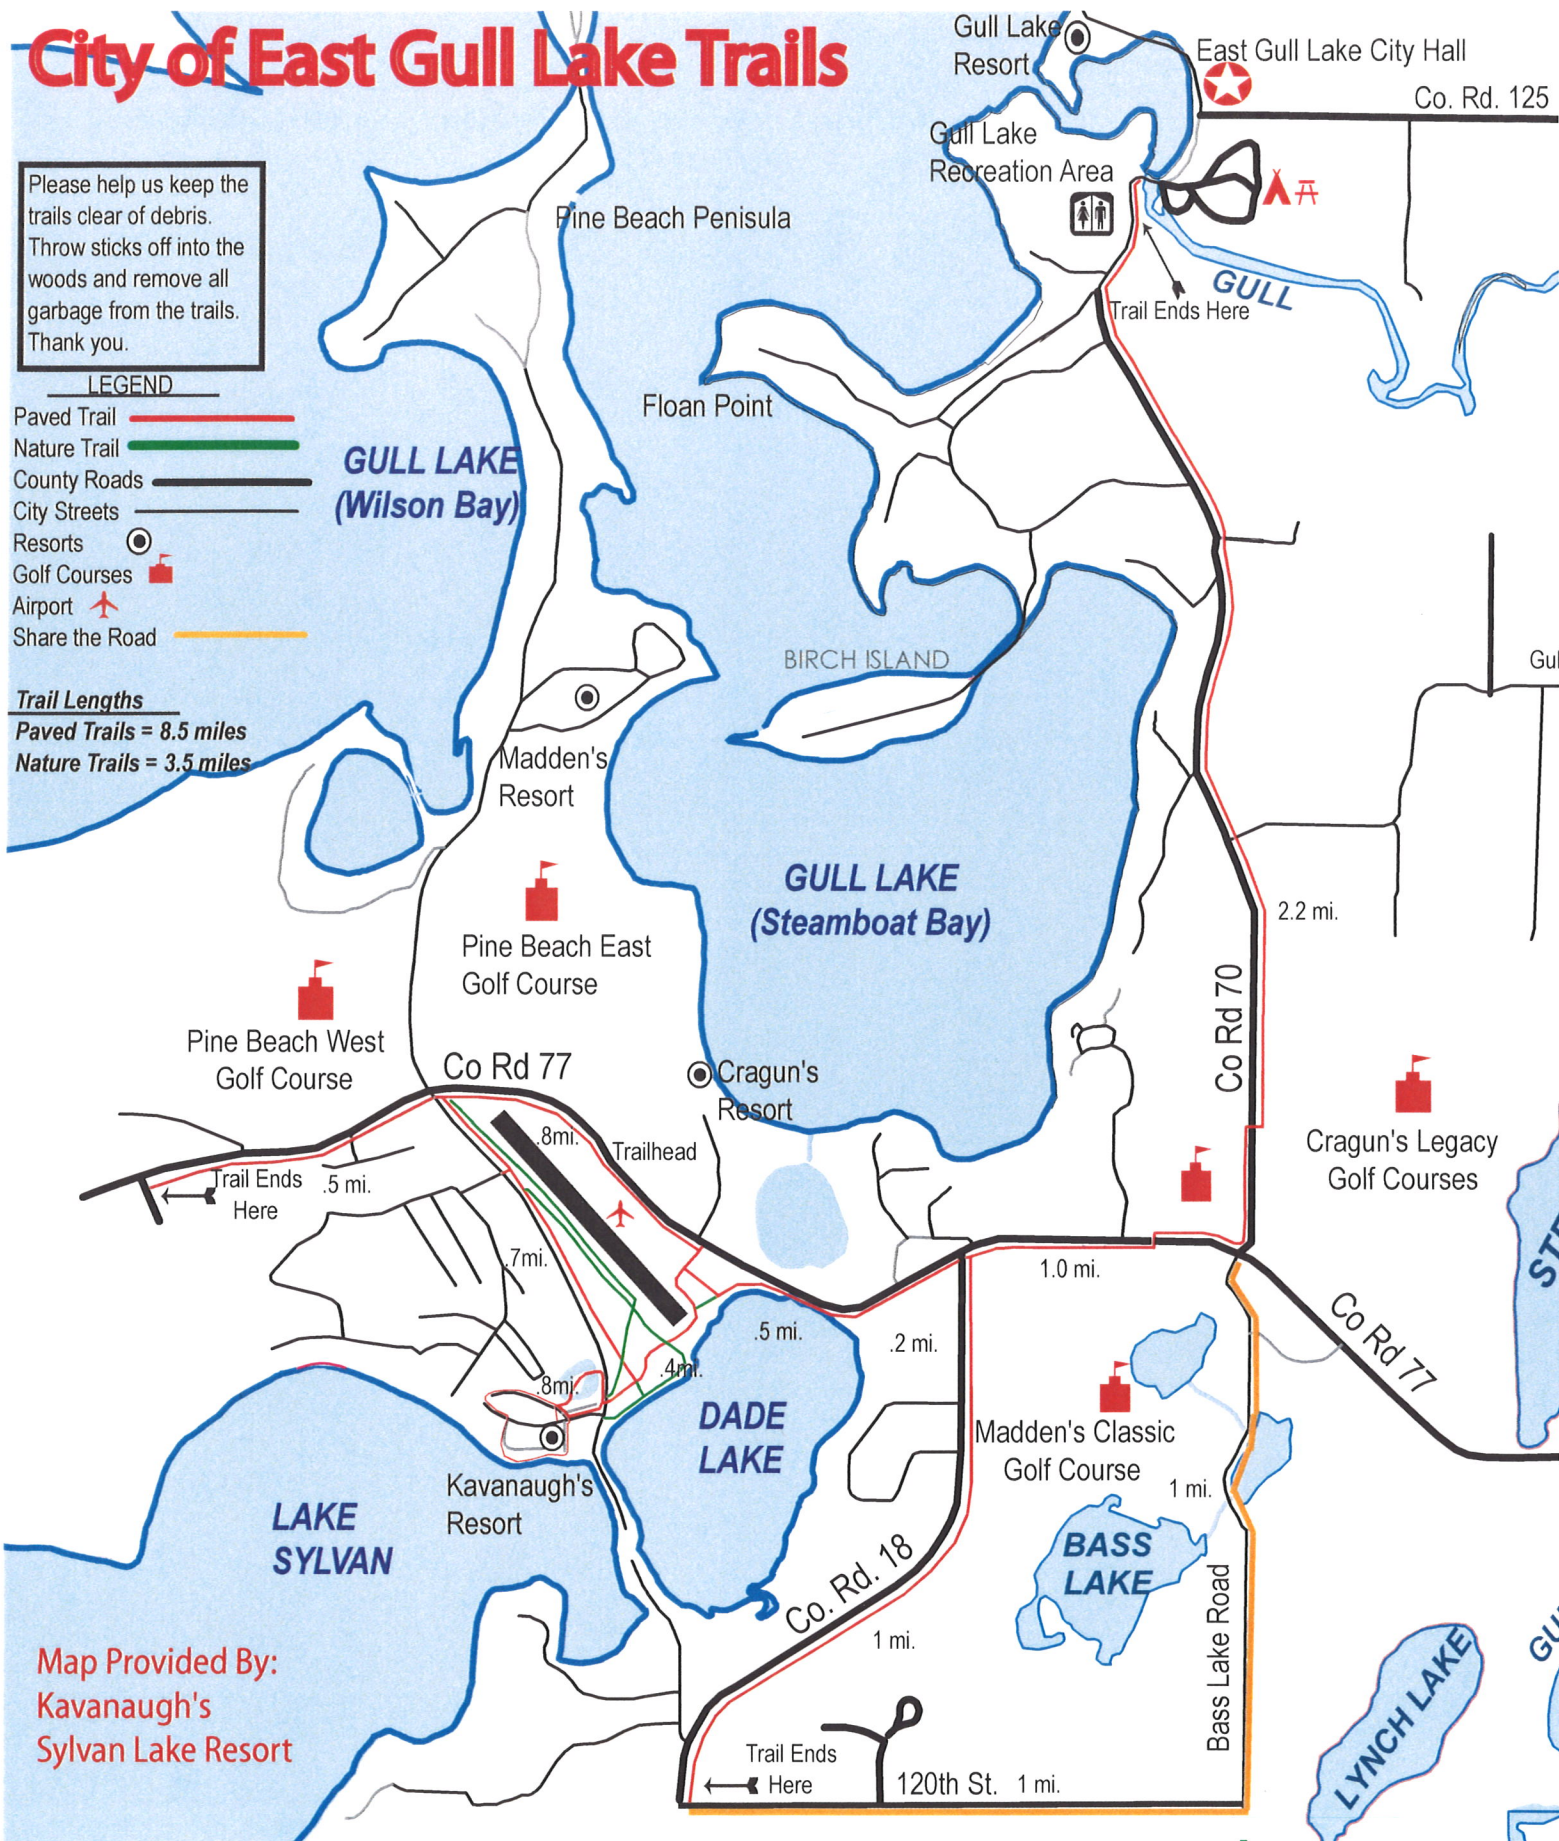

# City of East Gull Lake Trails

Please help us keep the trails clear of debris. Throw sticks off into the woods and remove all garbage from the trails. Thank you.

## LEGEND

- Paved Trail
- Nature Trail
- County Roads
- City Streets
- Resorts
- Golf Courses
- Airport
- Share the Road

## Trail Lengths

Paved Trails = 8.5 miles  
Nature Trails = 3.5 miles

Map Provided By:  
Kavanaugh's  
Sylvan Lake Resort